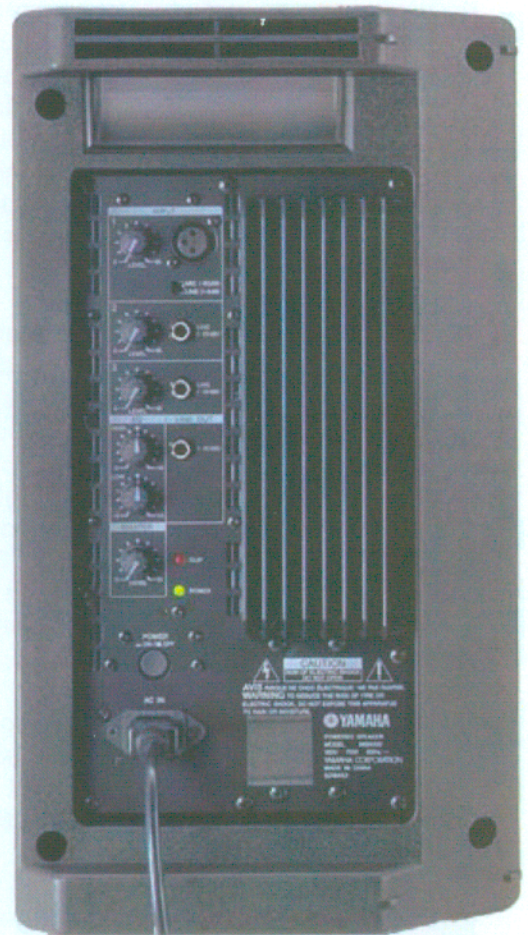

Edirol is a leader in the sound module field and has created a series of high quality, easy to use products. The SD-20 provides General MIDI classical, contemporary and solo voices in a 64 voice polyphonic device. With this module, 660 tones and 23 drum sets are accessible from your pipe organ console. Pistons or stop controls can activate voices on the manuals you select, similar to the way a combination action works for stops.

Dimensions

Y  
a  
m  
a  
h  
a  
  
M  
S  
R  
  
1  
0  
0  
  
P  
o  
w  
e  
r  
e  
d  
  
S  
p  
e  
a  
k  
e  
r  
s

Rear view of the MSR-100's built-in amplifier and mixer

**peterson** ELECTRO-MUSICAL PRODUCTS, INC.