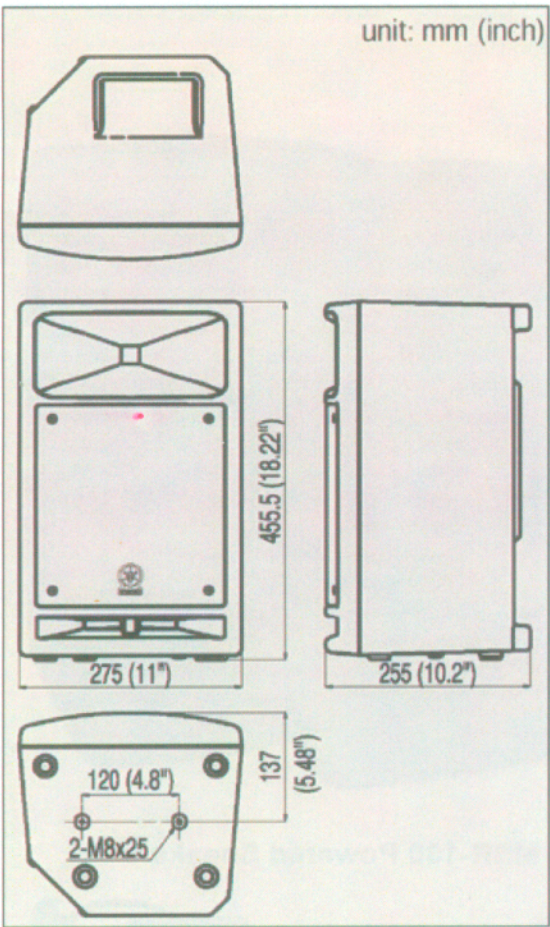

Edirol is a leader in the sound module field and has created a series of high quality, easy to use products. The SD-20 provides General MIDI classical, contemporary and solo voices in a 64 voice polyphonic device. With this module, 660 tones and 23 drum sets are accessible from your pipe organ console. Pistons or stop controls can activate voices on the manuals you select, similar to the way a combination action works for stops.

Dimensions

Y  
a  
m  
a  
h  
a  
  
M  
S  
R  
  
1  
0  
0  
  
P  
o  
w  
e  
r  
e  
d  
  
S  
p  
e  
a  
k  
e  
r  
s

Rear view of the MSR-100's built-in amplifier and mixer

**peterson** ELECTRO-MUSICAL PRODUCTS, INC.